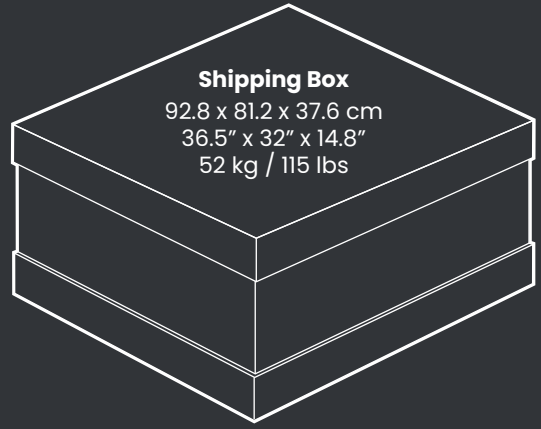

ooni Koda 2 Max

Dimensions

External Dimensions

Dimensions

Ooni Modular Tables

Large Modular Table